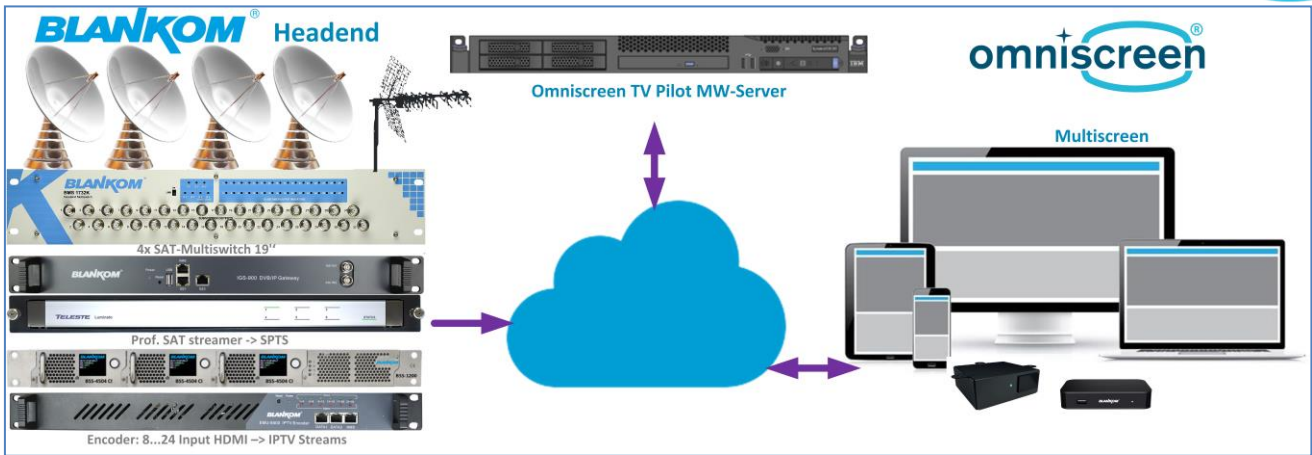

HARDWARE SPECIFICATIONS

Form Factor 1U Rackmount
Height 43mm (1.7")
Width 437mm (17.2")
Depth 249mm (9.8")
Weight Net Weight: 3.62kg (8 lbs)
Gross Weight: 5.44kg (12 lbs)

Power Supply:
200W Low Noise AC-DC
power supply with PFC
AC Voltage 100 - 240V, 50-60Hz,
2.6 Amp Max

RoHS Compliant
Operating Temperature: 10°C to 35°C (50°F to 95°F)
Non-operating Temperature: -40°C to 70°C (-40°F to 158°F)
Operating Relative Humidity: 8% to 90% (non-condensing)
Non-operating
Relative Humidity: 5% to 95% (non-condensing)

Front panel:
Buttons Power On/Off button
System Reset button
LEDs Power LED
Hard drive activity LED
2x Network activity LEDs
System Overheat LED