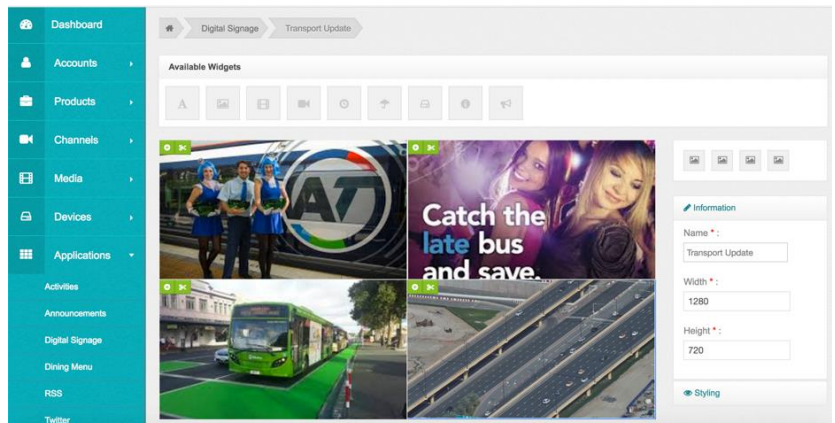

Digital Signage

- Includes integrated Signage Editor
- Add text, graphics, data
- Add media (live TV and pre-recorded video content)
- Create or Upload slides with rich content
- Create Playlists
- Schedule Playback
- Preview Slides
- Re-assign players from TV to Signage and back