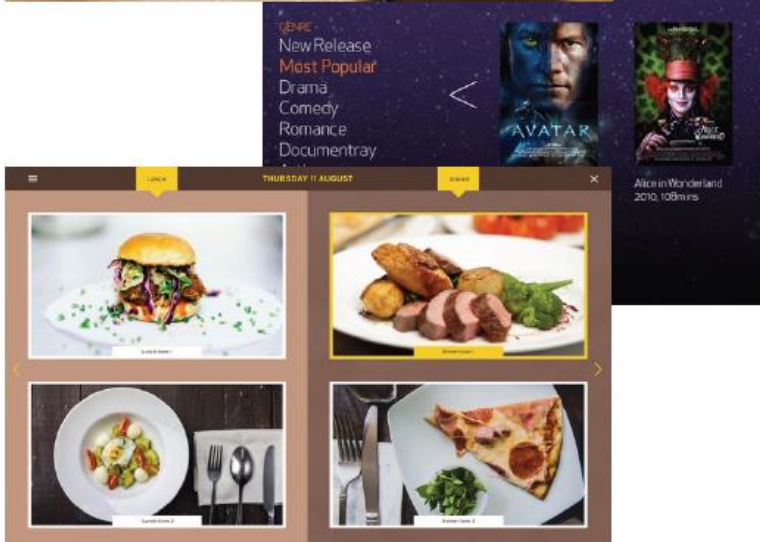

Companion Products

- **Omniscreen Touch Panel**
- **Lose your remotes**
- **Mobile Media Portal**
- **Live TV**
- **Video On-demand**
- **Device Control Portal**
- **Meal Ordering**