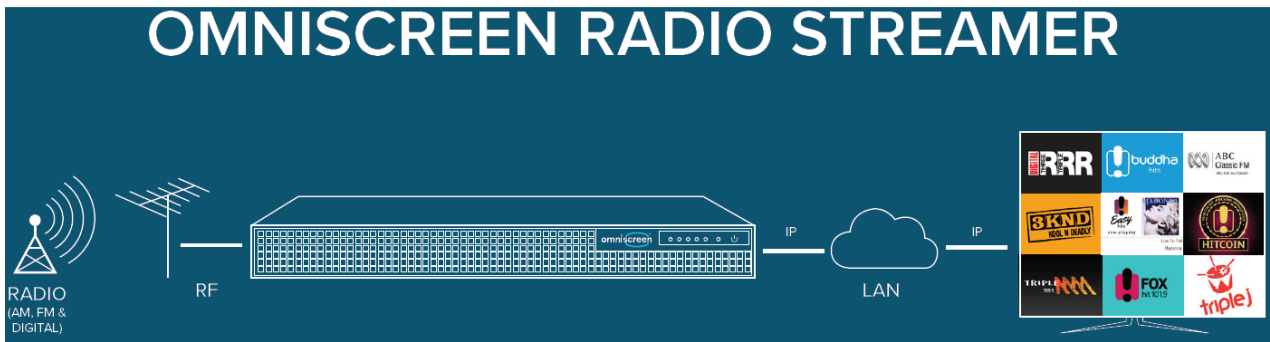

Addon:

AM/FM/DAB/DAB+ RADIO STREAMER

OMNISCREEN RADIO is a fully configurable AM/FM/DAB/DAB+ radio streaming appliance designed for use in IPTV headends, radio broadcast monitoring and auditing. Includes our user-friendly webbased GUI with optional graphics add-ons for streaming radio stations as a TV channel. Omniscreen radio is supplied as a 1RU server appliance.