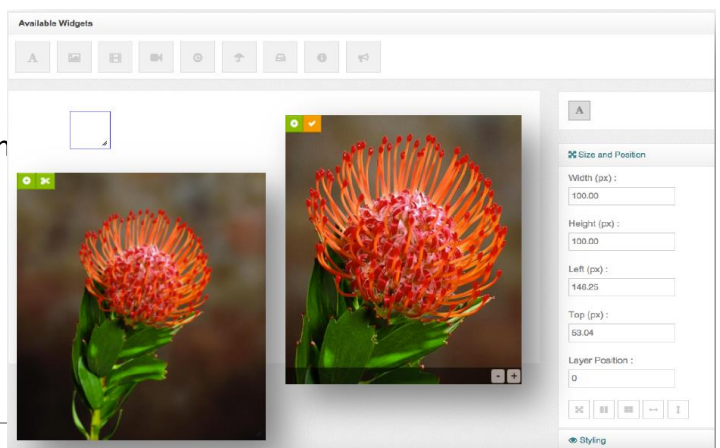

Digital Signage

- Includes integrated Signage Editor
- Add text, graphics, data
- Add media (live TV and pre-recorded video content)
- Create or Upload slides with rich content
- Create Playlists
- Schedule Playback
- Preview Slides
- Re-assign players from TV to Signage and back